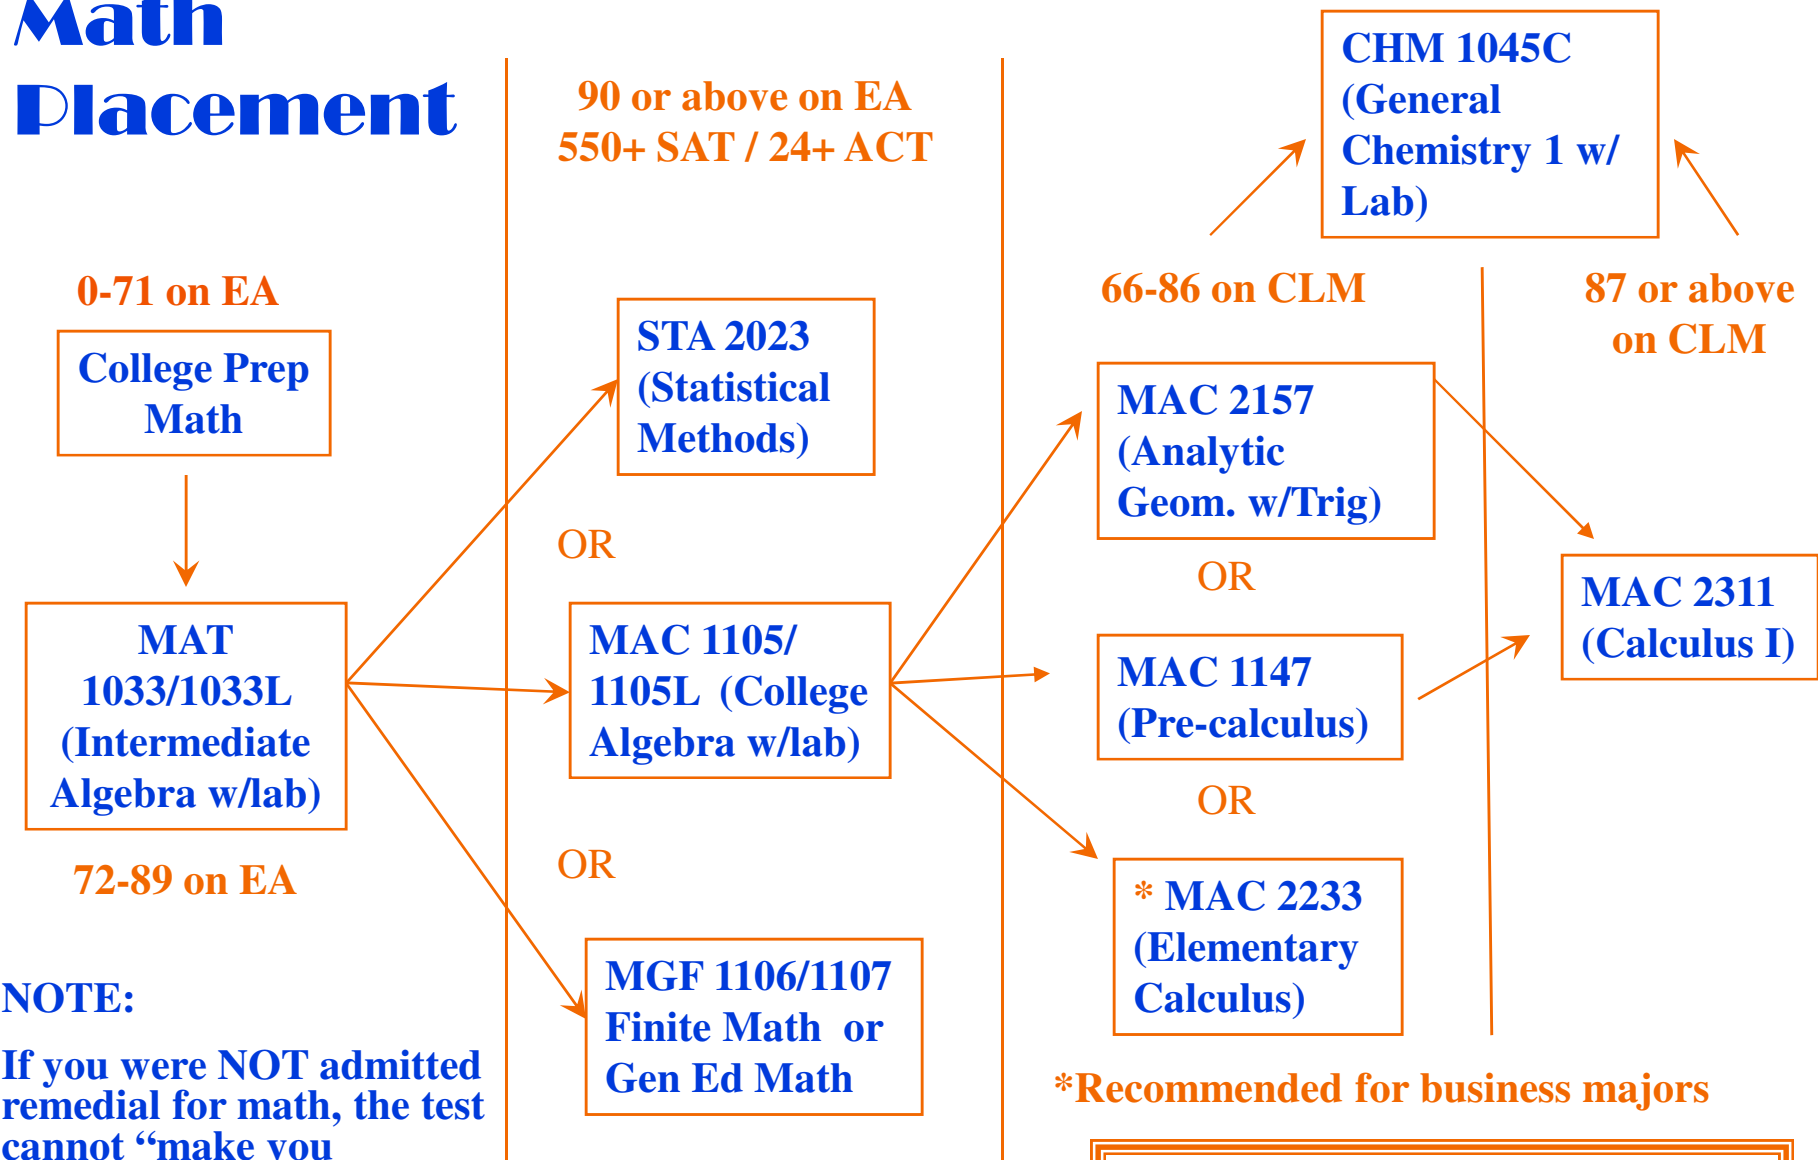

Math Placement

NOTE:

If you were NOT admitted remedial for math, the test cannot “make you remedial” but if you are remedial for math, the test can meet remediation in math.

***Recommended for business majors**

Legend:
 EA= Elementary Algebra test
 CLM=College Level Math test